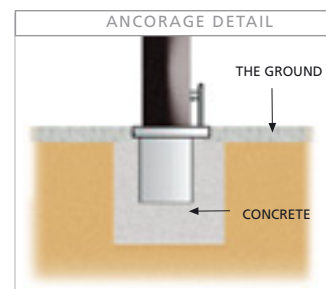

BOLLARD Hospitalet Inox Móvil H214M

REFERENCE	ØA	H
H214	95	1000
H214M	95	1000
H214P	95	800

CHARACTERISTICS

- Material:** Made of cast iron.
- Installation:** The base can be built in the ground.
- Finish:** Black forge colour painted.