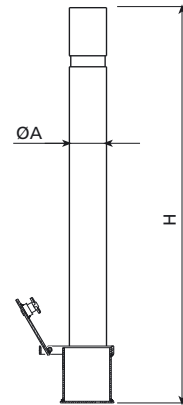

BOLLARD Hospitalet Inox Móvil H214M

REFERENCE	ØA	H
H214	95	1000
H214M	95	1000
H214P	95	800

CHARACTERISTICS

- Material:** Made of cast iron.
- Installation:** The base can be built in the ground.
- Finish:** Black forge colour painted.

Base H214MB