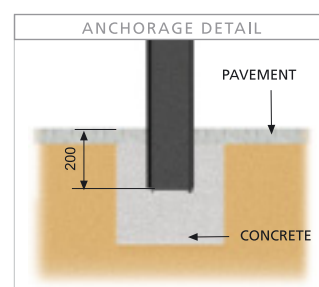

BOLLARD

Grey

H221

REFERENCE	A	H
H221	100	1000
H221M	100	1000

CARACTERÍSTICAS

- Material:** Grey-100 steel joist.
- Installation:** Embeddable base.
- Finishing:** Zinc coated and brillant dyed polyester (oven technique). Black colour.
- Optional:** With removable base (H221M).