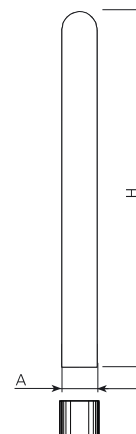

BOLLARD

Grey

H221

REFERENCE	A	H
H221	100	1000
H221M	100	1000

CARACTERÍSTICAS

- Material:** Grey-100 steel joist.
- Installation:** Embeddable base.
- Finishing:** Zinc coated and brillant dyed polyester (oven technique). Black colour.
- Optional:** With removable base (H221M).