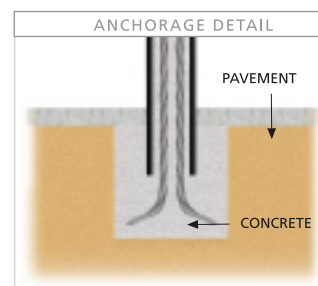

**BOLLARD**

**Inox**

H253I

REFERENCE	ØA	H
H253I	90	1000
H253IM	90	1000

**CHARACTERISTICS**

- Material:** Stainless steel.
- Installation:** Ø90 mm embeddable base and bar gratings.
- Optional:** With removable base (H253IM).