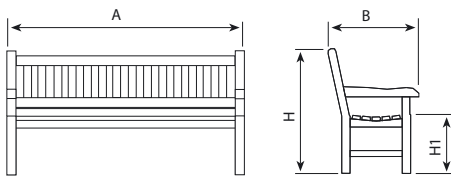

BENCH **Goteborg** UM345

CHARACTERISTICS

REFERENCE	A	B	H	H1
UM345S	680	660	910	425
UM345	1650	660	910	425
UM345L	2300	660	910	425

Material: Made of tropical wood.

Finish: Tropical wood treated with a preventive product,  fungicide, insecticide and water proofed. Natural colour finish.

Recommended anchorage: M10 fixing bolts for anchoring to the ground, depending on the surface and the project.