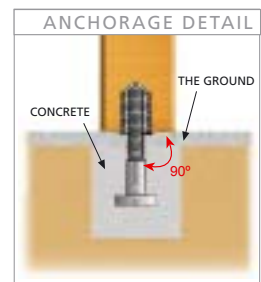

BENCH **Goteborg** UM345

CHARACTERISTICS

REFERENCE	A	B	H	H1
UM345S	680	660	910	425
UM345	1650	660	910	425
UM345L	2300	660	910	425

Material: Made of tropical wood.

Finish: Tropical wood treated with a preventive product,  fungicide, insecticide and water proofed. Natural colour finish.

Recommended anchorage: M10 fixing bolts for anchoring to the ground, depending on the surface and the project.