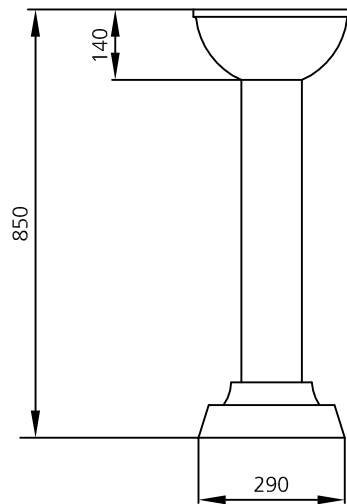

# Prefabricado

DESIGNER:

MANUFACTURER: © Fundicio Ductil Benito

COTES: mm

SCALE: 1/15

**UM509**

REFERENCE

**MATERIAL:** Prefabricated concrete.